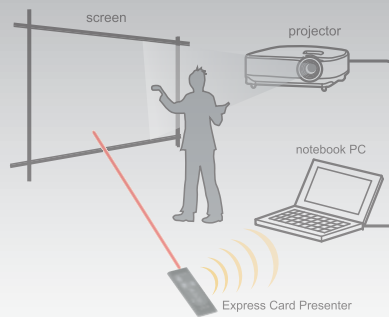

- ★ Laser pointer.
- ★ Remote keyboard for Powerpoint.
- ★ Remote controller for Media Player.

Quarton inc.

INFINITER®

9F, 185, Sec 1, Ta Tung Rd, Hsi Chin, Taipei Hsien, Taiwan(221)
TEL: 886-2-2648-5656 FAX: 886-2-2648-6622
<http://www.quarton.com.tw> e mail: quarton@quarton.com.tw