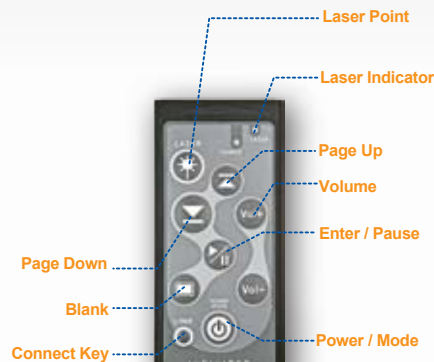

- ★ Laser pointer.
- ★ Remote keyboard for Powerpoint.
- ★ Remote controller for Media Player.

Quarton inc.

INFINITER®

9F, 185, Sec 1, Ta Tung Rd, Hsi Chin, Taipei Hsien, Taiwan(221)
TEL: 886-2-2648-5656 FAX: 886-2-2648-6622
<http://www.quarton.com.tw> e mail: quarton@quarton.com.tw